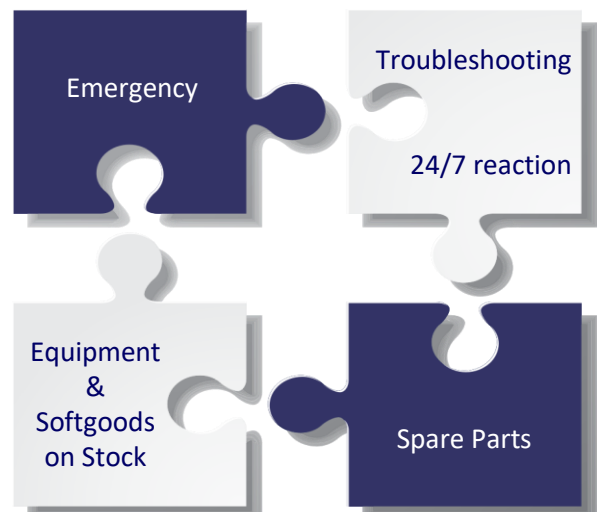

# MAINTENANCE

We supply maintenance and emergency repairs for gascarrier and onshore plants for decades. Our engineers and technicians are very experienced in the field so that we are able to support and solve upcoming problems focussing time and quality. We're officially certified for Fukui Seisakusho (FKI) and many other well-known and established makers.

In addition to our technical experience we stock all kind of softgoods and cryogenic valves & materials to support our technicians and engineers with spareparts needed on site.

To complete our full service we provide a 24/7 emergency hotline to react directly on Customers demand.

...we serve for your safety!