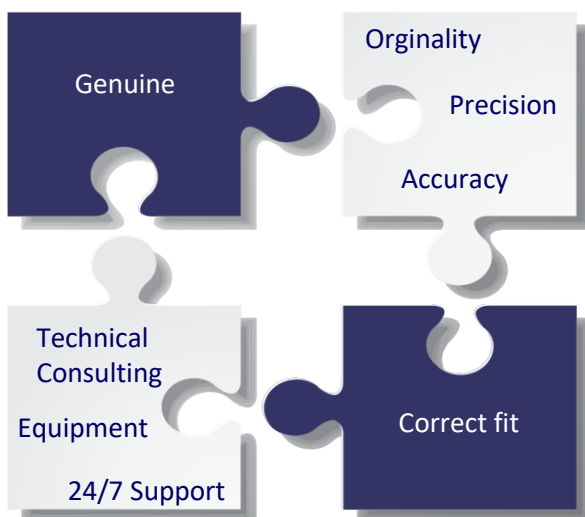

SPARE PARTS

We all know that we face leakage or failure problems on the most impracticable point and time.

Due to this fact we provide a 24/7 service to support our customers directly when support is needed.

Common and uncommon demands can be provided on short term basis as we are in constant contact to different makers.

Due to our high-level stock and our worldwide network we are in the position to provide our customers genuine spare parts or fitting alternatives to solve any demand.

Regular spare parts supply, replacements or emergency supports - we know the needs and will guarantee our very best to solve any upcoming spare part-problem.