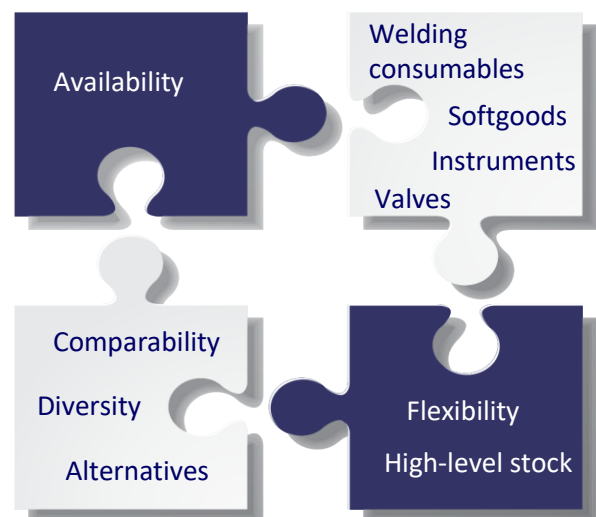

# SPARE PARTS

We all know that we face leakage or failure problems on the most impracticable point and time.

Due to this fact we provide a 24/7 service to support our customers directly when support is needed.

Common and uncommon demands can be provided on short term basis as we are in constant contact to different makers.

Due to our high-level stock and our worldwide network we are in the position to provide our customers genuine spare parts or fitting alternatives to solve any demand.

Regular spare parts supply, replacements or emergency supports - we know the needs and will guarantee our very best to solve any upcoming spare part-problem.

...we serve for your safety!